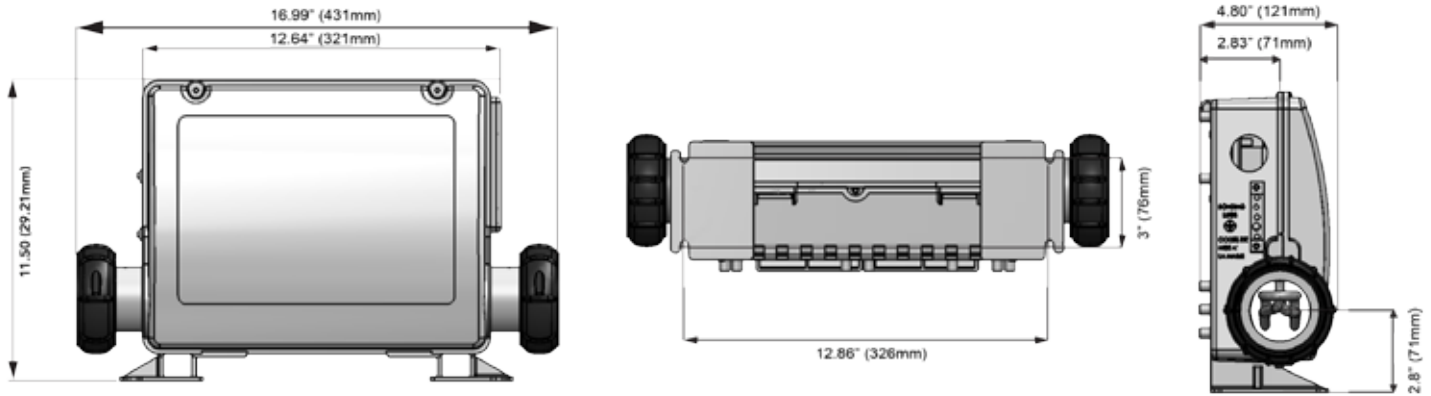

System Specifications

Voltage Supply: (BP501: 120V or 240V) (BP601: 230V)

Sensors: M7 patented temperature probes

Certifications: (BP501: UL recognized) (BP601: NEMKO)

Spa Lights Controls: 1 Amp Max

BP501 System Specifications (UL Recognized)