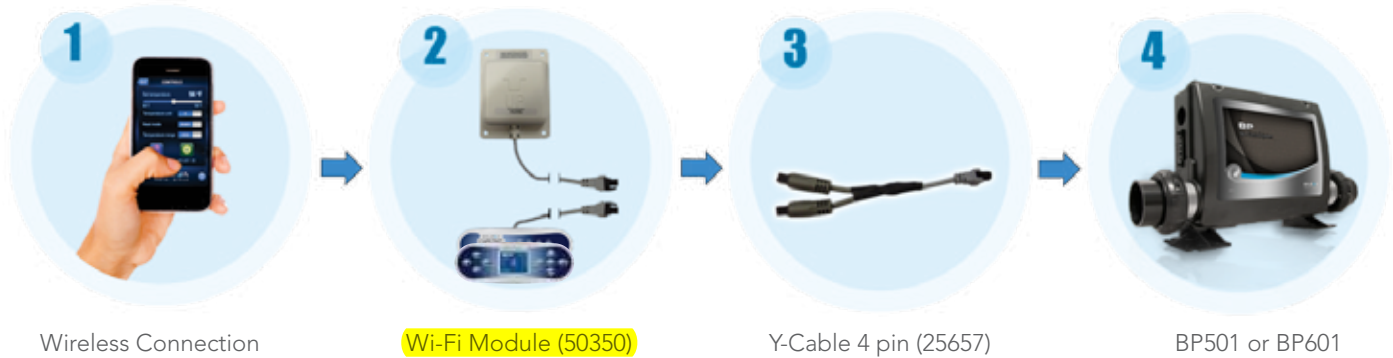

Wireless System Control

Now you can control your system wirelessly. With a few simple connections and some additional hardware you can have full control of your spa system. To download the software go to the Apple Apps store and download the free spa app, run through the quick setup and your done.